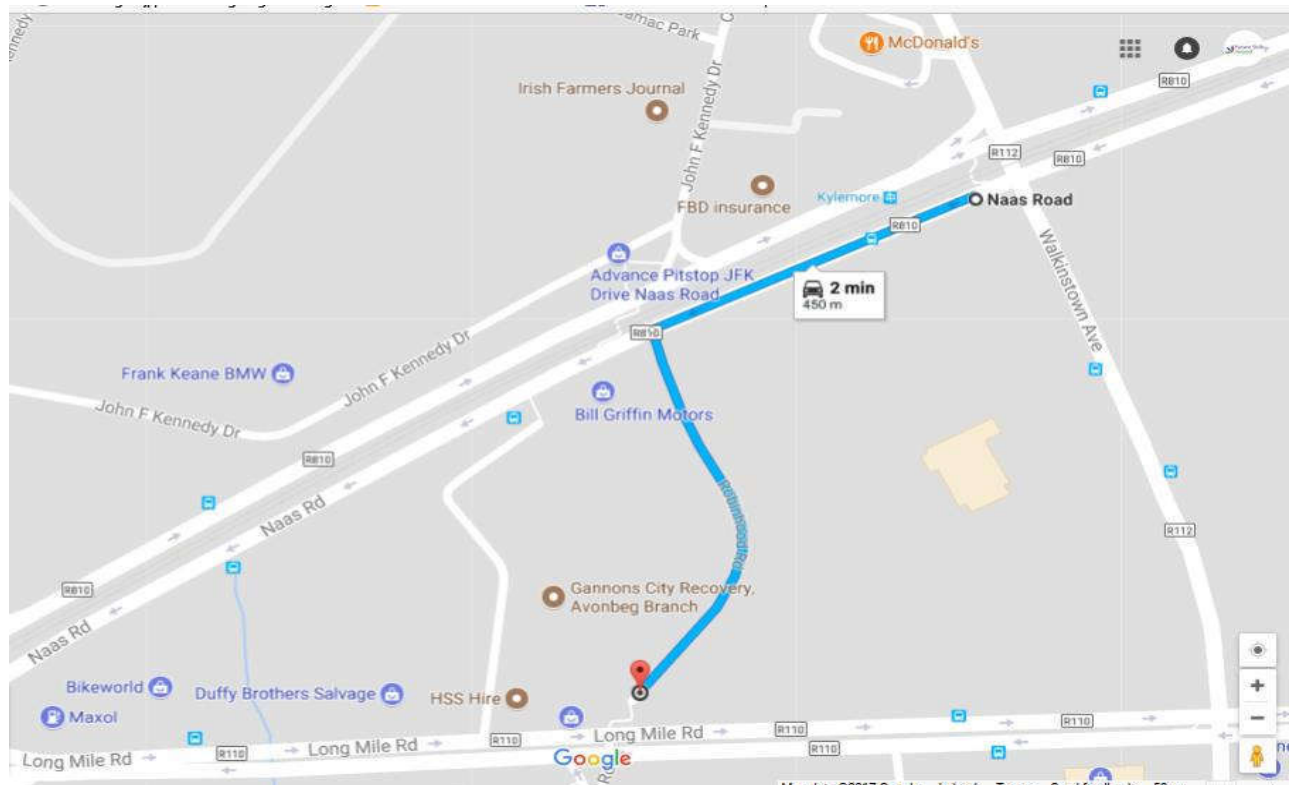

### Directions by car to Future skills Ireland Long Mile Business Park

The best way to get to our entry road (Robinhood road) is to set the google maps to Bill Griffin Motors on Naas Road and turn left just before it this will take you on to the robin hood road. We are at the very end. You will see a big red brick building (Harmon air conditioning). Turn into the Long Mile Business Park. Take the first left we are located in the last building.

### Directions from Kylemore Luas stop to Future skills Ireland Long Mile Business Park

If you are coming out on the Luas. The centre is really simple to get to if you are coming out of Dublin on the Naas road. Travel out as far as the Kylemore Luas stop (Stop before Red cow coming out of town) . Walk about a 150 metres after Laus stop to you see Bill Griffon Motors on your left side that is road, it is the side with traffic heading out of town.

Turn up robin hood road we are at the very end you will see a big red brick building with Harmon air conditioning. Turn into the Long Mile Business Park. Take the first left we are located in the last building.

( Be careful Robin Hood road extends both sides of the Naas road you want the side that goes up to Long mile road direction) NB You cannot get to the centre via the Long mile Road only via the Robin hood road.